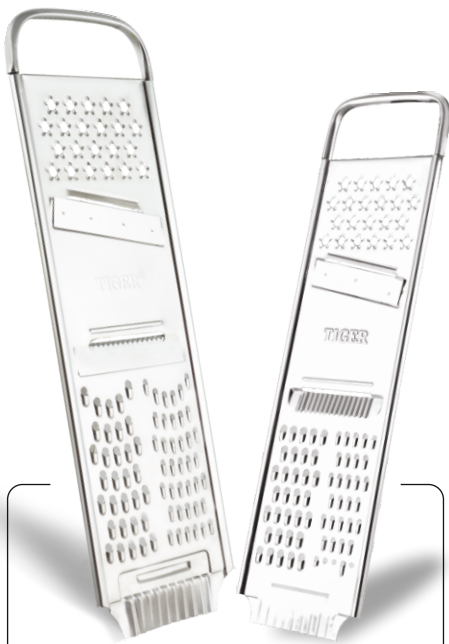

STAINLESS STEEL PIPE HANDLE

STAINLESS STEEL HIGH-TENSILE SURGICAL BLADE

SENIOR CHIPSER GRATER

GR - CR02

JUNIOR CHIPSER GRATER

GR - CR01

RUFF N TUFF GRATER

GR-RT01

POWER 8 IN 1 GRATER

GR-PR01

COMFY SLICER

CF - 001

TOP TEN GRATER

(Hexagon Shaped)
GR - 010

AMARPALI (4 IN 1) GRATER

AMR - 401